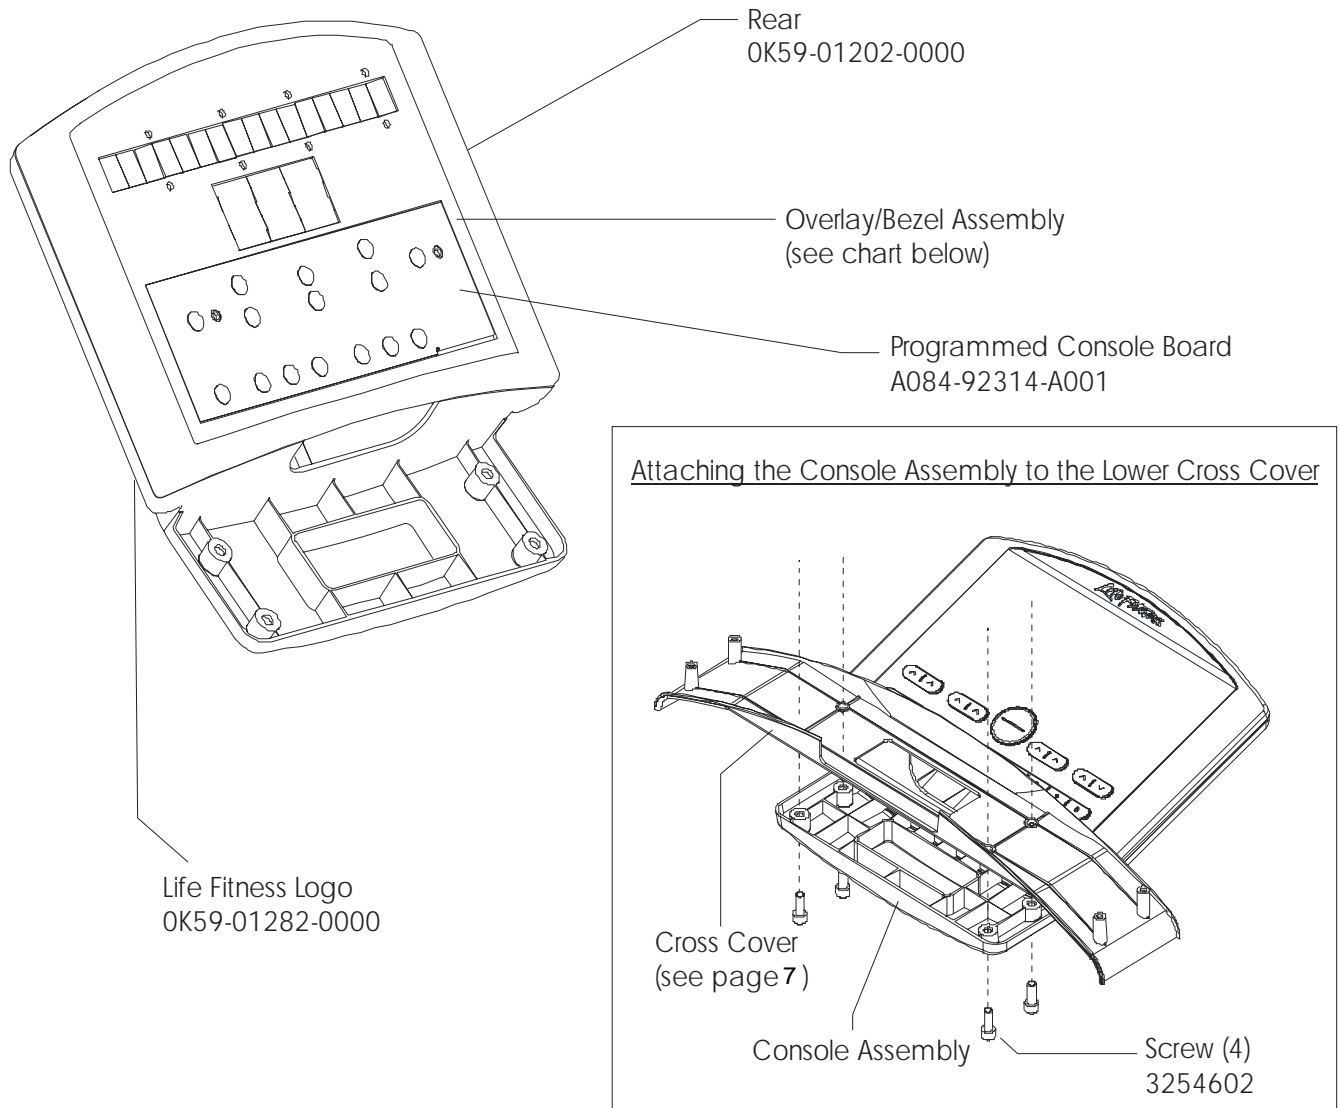

LifeFitness

T5-5 Treadmill

Customer Support Services PARTS MANUAL

31 Aug 2011

Contents

Miscellaneous 3

Extrusions and Rear Endcaps 4

Console and Related Components 5

Belt, Deck, and Rear Roller 6

Uprights, Handrails, and Cupholders 7

Ergo Bar 8

Motor Cover, Front End Cap, and Leg Levelers 9

Lift Frame and Lift Motor 10

Motor Controller Assembly 11

Drive Motor Assembly 12

Front Roller Assembly 13

Block Diagram - Domestic 14

Block Diagram - International 15

Description	Part No.
Hardware Bag	AK59-00090-0000
Document Kit - Eng	AK59-00111-0000
Document Kit - Ger	AK59-000111-0002
Transmitter, Polar HR	8254701
Strap, Heart Rate LF	6844301
M6 Hex Long Arm Wrench	3255701